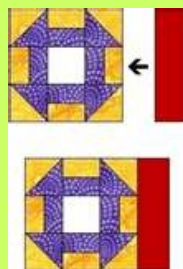

**Classes will be held at the Hardin
County Extension Office.**

Call ☎ 270-765-4121